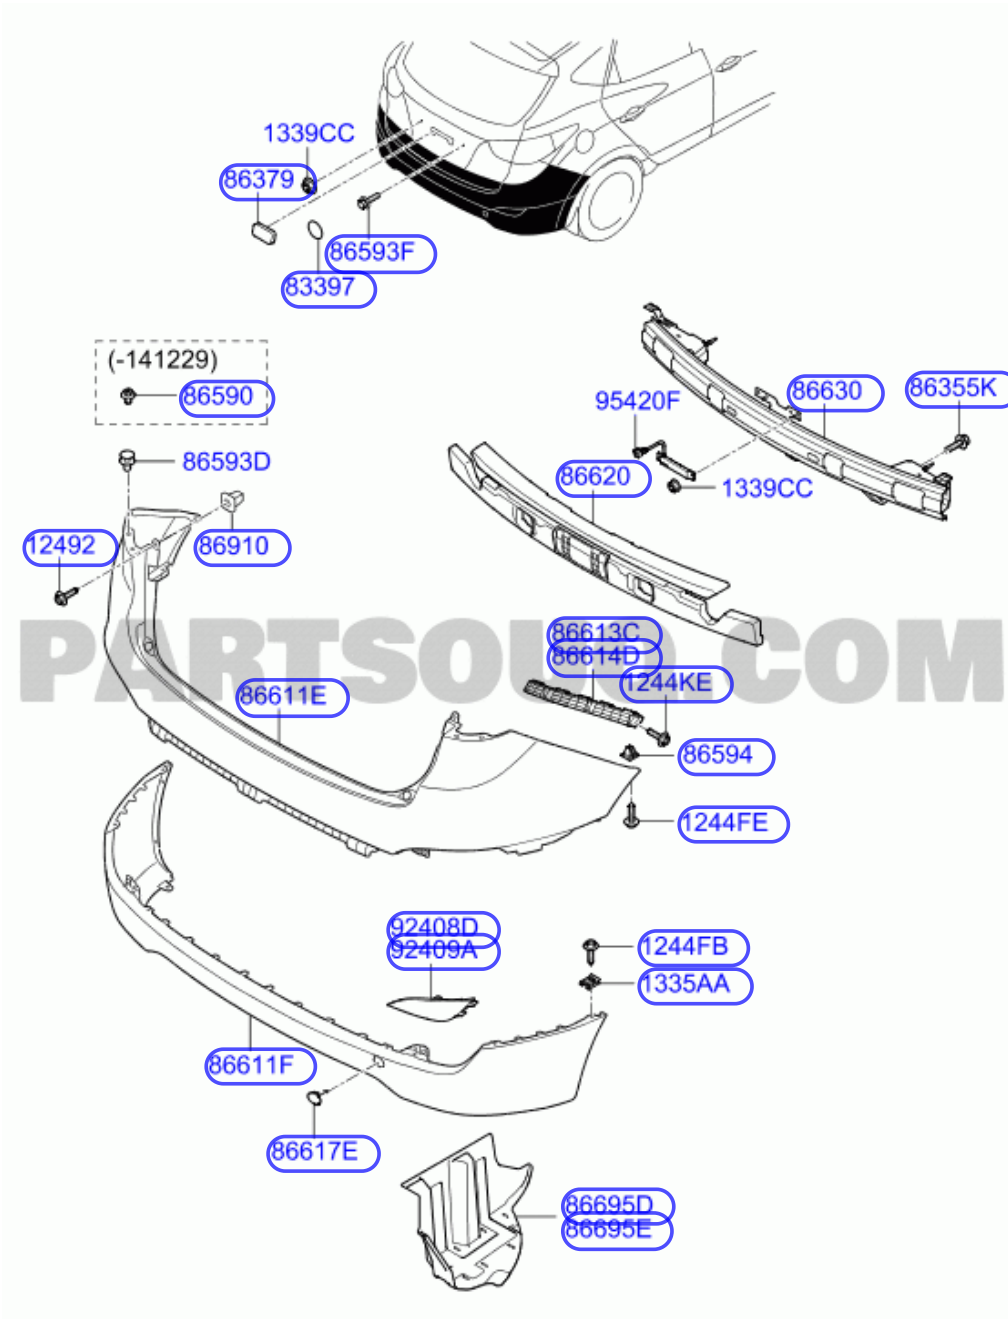

## Hyundai Parts Catalogs IX35/TUCSON 14 (2013-2015)

Brand	 HYUNDAI
Name	IX35/TUCSON 14 (2013-2015)
Date	05.09.2014
Model_year	2015
Model	TMW52G61F
Options	DRIVE TYPE: DRIVE TYPE - LHD; WE
Market	MES
Nation	D08
Plant	K3

## REAR BUMPER

Number	Name	Code
<a href="#">869413K000</a>	SUPPORT - REAR LICENSE PLATE	86379
<a href="#">8659338000</a>	BOLT	86593F
<a href="#">8339733000</a>	TAPE - BLANKING HOLE	83397
<a href="#">866992H000</a>	BOLT	86355K
<a href="#">866302S010</a>	RAIL ASSY - REAR BUMPER	86630
<a href="#">8659028000</a>	RETAINER ASSY - BUMPER COVER MOUNTING	86590
<a href="#">866202S010</a>	ABSORBER - REAR BUMPER ENERGY	86620
<a href="#">1249206167E</a>	TAPPING SCREW - FLANGE HEAD	12492
<a href="#">8691022000</a>	RETAINER	86910
<a href="#">866132S000</a>	BRACKET - REAR BUMPER SIDE MOUNTING LH	86613C
<a href="#">866142S000</a>	BRACKET - REAR BUMPER SIDE MOUNTING RH	86614D
<a href="#">1244206207B</a>	SCREW - TAPPING	1244KE
<a href="#">866112S001</a>	COVER - REAR BUMPER, UPPER	86611E
<a href="#">866992M000</a>	RETAINER - BUMPER SIDE MOUNTING	86594
<a href="#">1244205207B</a>	SCREW - TAPPING	1244FE
<a href="#">924052S100</a>	LAMP ASSY - REAR REFLEX REFLECTOR LH	92408D

Number	Name	Code
1244205167B	SCREW - TAPPING	1244FB
924062S100	LAMP ASSY - REAR REFLEX REFLECTOR RH	92409A
1335705037B	NUT (SPRING)	1335AA
866902S000	COVER - REAR BUMPER LOWER	86611F
866172S000	CAP - REAR HOOK	86617E
866962S500	COVER - REAR BUMPER SIDE UNDER RH	86695D
866952S500	COVER - REAR BUMPER SIDE UNDER LH	86695E