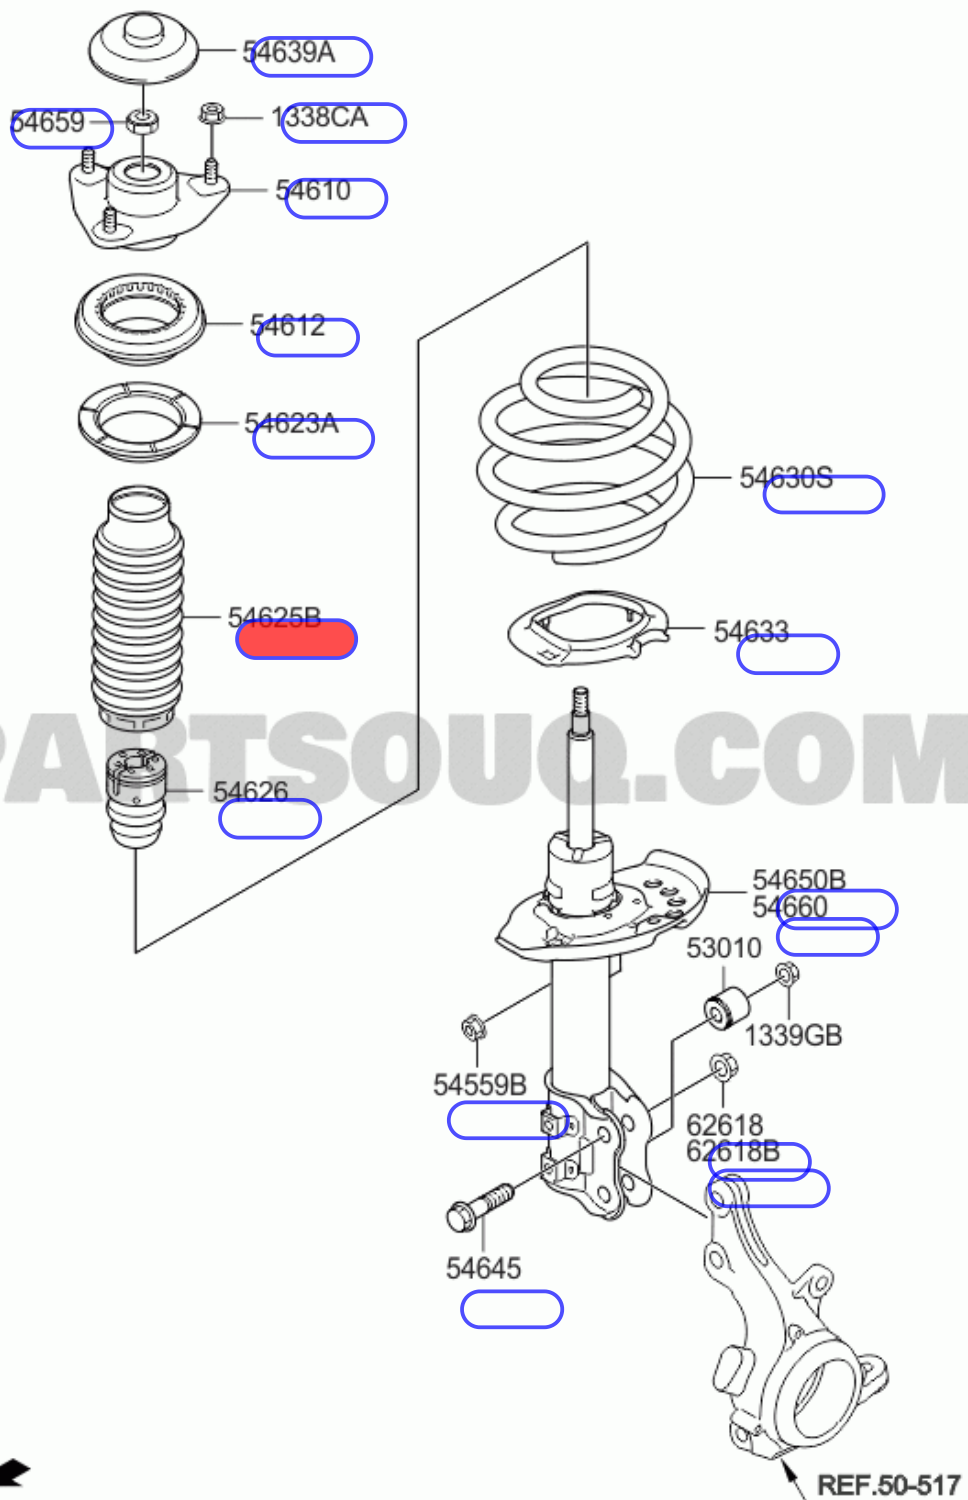

Kia Parts Catalogs OPTIMA 11 (2010-2013)

Brand	 KIA
Name	OPTIMA 11 (2010-2013)
Date	08.05.2013
Model_year	2013
Model	TFS4L661F
Options	DRIVE TYPE: DRIVE TYPE - LHD; WE
Market	MES
Nation	D15
Plant	K3

FRONT SPRING & STRUT

Number	Name	Code
546393R000	INSULATOR CAP	54639A
1338610007K	NUT	1338CA
545593S000	NUT	54659
546102T000	INSULATOR ASSY - STRUT	54610
546123S000	BEARING - STRUT	54612
546233S000	PAD - FRONT SPRING, UPPER	54623A
546302T011	SPRING - FRONT	54630S
546252T000	COVER - FRONT SUSPENSION STRUT DUST	54625B
546333R000	PAD - FRONT SPRING, LOWER	54633
546263S000	BUMPER - RUBBER	54626
546512T410	STRUT ASSY - FRONT, LH	54650B
546612T410	STRUT ASSY - FRONT, RH	54660

Number	Name	Code
545592E000	FLANGE NUT - SELF-LOCKING	54559B
6261817000	FLANGE NUT	62618
626184R000	FLANGE NUT	62618B
546454R000	BOLT - FLANGE	54645

FR. 

REF.50-517 

New Genuine Catalogs

Customer Service

- » Contact Us
- » FAQ
- » Articles