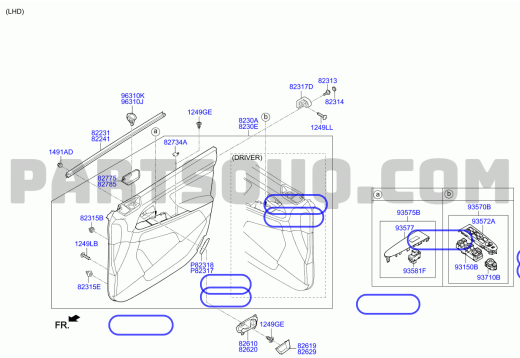

935753W000WK	SWITCH ASSY - POWER WINDOW ASSIST	93575B
823152W000	FASTENER - DOOR TRIM	82315B
823152P000	FASTENER - DOOR TRIM	82315B
935723W200WK	BEZEL - POWER WINDOW MAIN	93572A
935773W000WK	BEZEL - POWER WINDOW ASSIST	93577
1249304101	SCREW - TAPPING	1249LB
926413W000	REFLECTOR - FRONT DOOR, RH	P82318
935713W300WK	SWITCH ASSY - MAIN POWER	93150B
935813W000	UNIT ASSY - POWER WINDOW SUB	93581F
926313W000	REFLECTOR - FRONT DOOR, LH	P82317
935733W100WK	SWITCH ASSY - OUTSIDE MIRROR CONTROL	93710B
833152S000	FASTENER - DOOR TRIM	82315E
826103W000	HANDLE ASSY - DOOR INSIDE, LH	82610
826193W010WK	CAP - FRONT DOOR INSIDE, LH	82619
826203W000	HANDLE ASSY - DOOR INSIDE, RH	82620

(LHD)