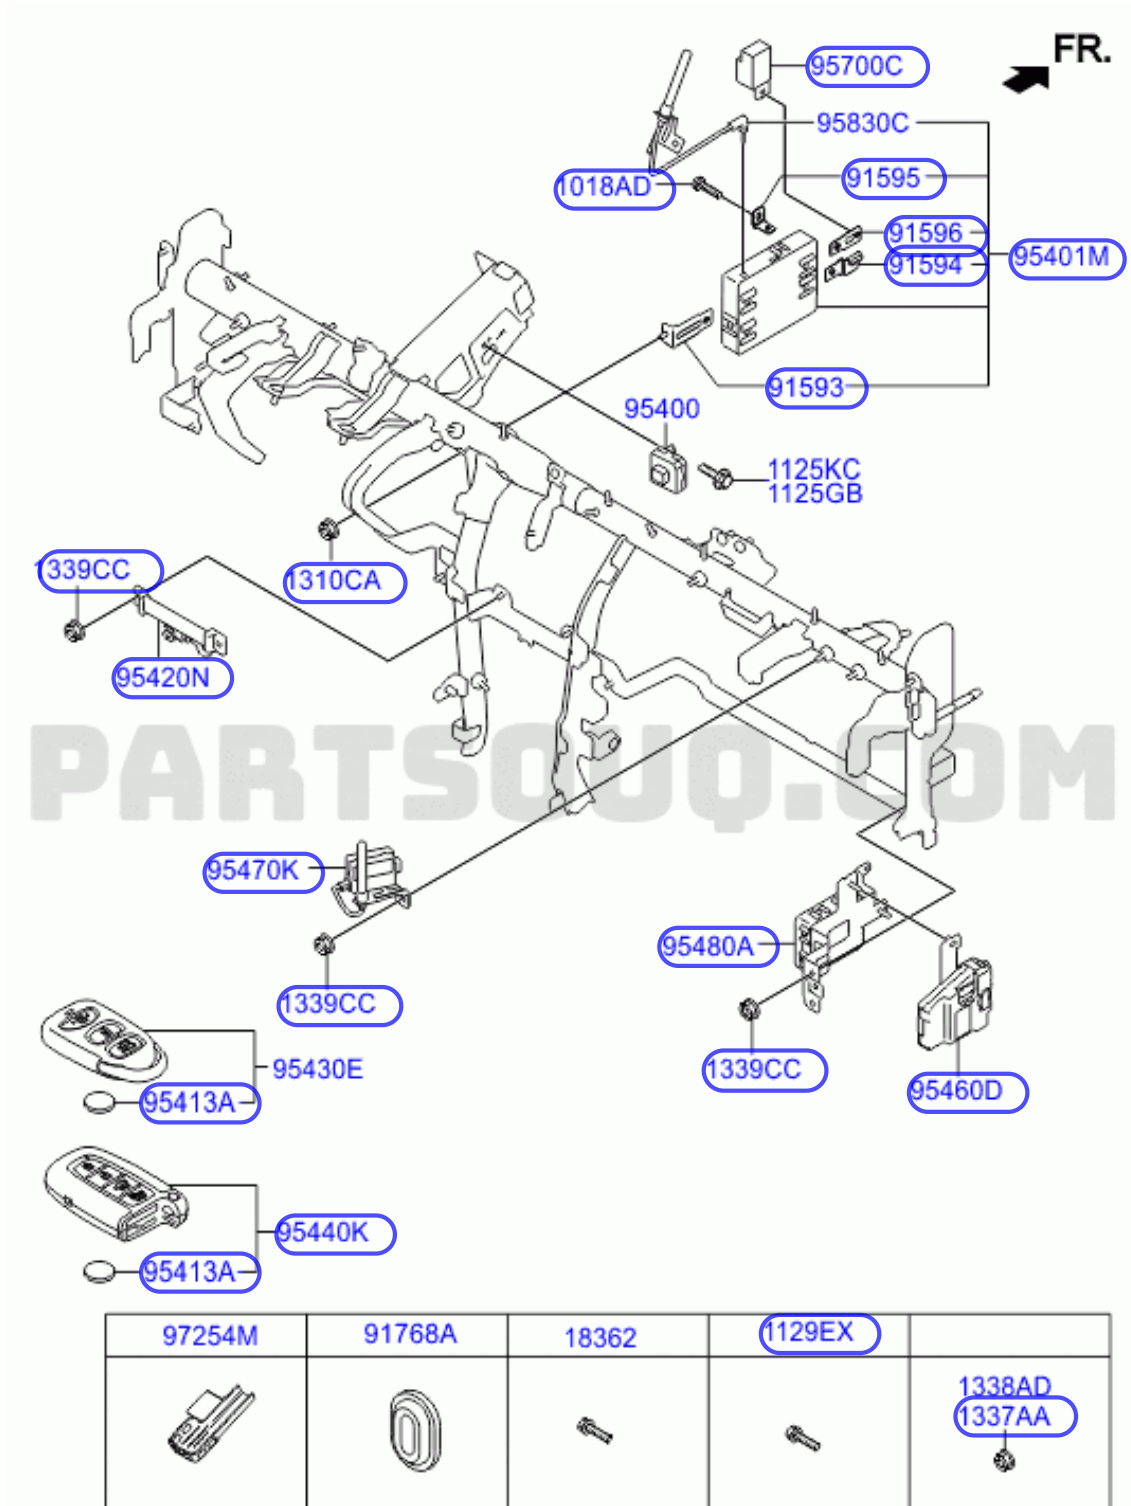

Hyundai Parts Catalogs SONATA/I45 10 (2010-2014)

Brand	 HYUNDAI
Name	SONATA/I45 10 (2010-2014)
Date	17.05.2011
Model_year	2012
Model	GFS4L661F
Options	<u>DRIVE TYPE: DRIVE TYPE - LHD; WE</u>
Market	EUR
Nation	D04
Plant	K4

RELAY & MODULE; 02/02

Number	Name	Code
957103K100	BUZZER ASSY - PIEZO	95700C
954083S000	BRACKET	91595
1018805163	SCREW - TAPPING	1018AD
954093S000	BRACKET	91596
954003S240	UNIT ASSY - BCM	95401M
954073S000	BRACKET	91594
954063S000	BRACKET	91593
1339506003	NUT - FLANGE	1339CC
1310006003	NUT	1310CA
954203K200	ANTENNA ASSY - SMART KEY TRUNK	95420N
954703S000	RECEIVER ASSY - KEYLESS ENTRY	95470K
954803S600	MODULE ASSY - SMART KEY	95480A

Number	Name	Code
954603S000	UNIT ASSY - PDM	95460D
954133A000	BATTERY - TRANSMITTER	95413A
954403S1004X	FOB - SMART KEY	95440K
1129306251	BOLT	1129EX
959173S000	NUT - FLANGE PAINT CLEAR	1337AA

97254M	91768A	18362	1129EX	1338AD 1337AA