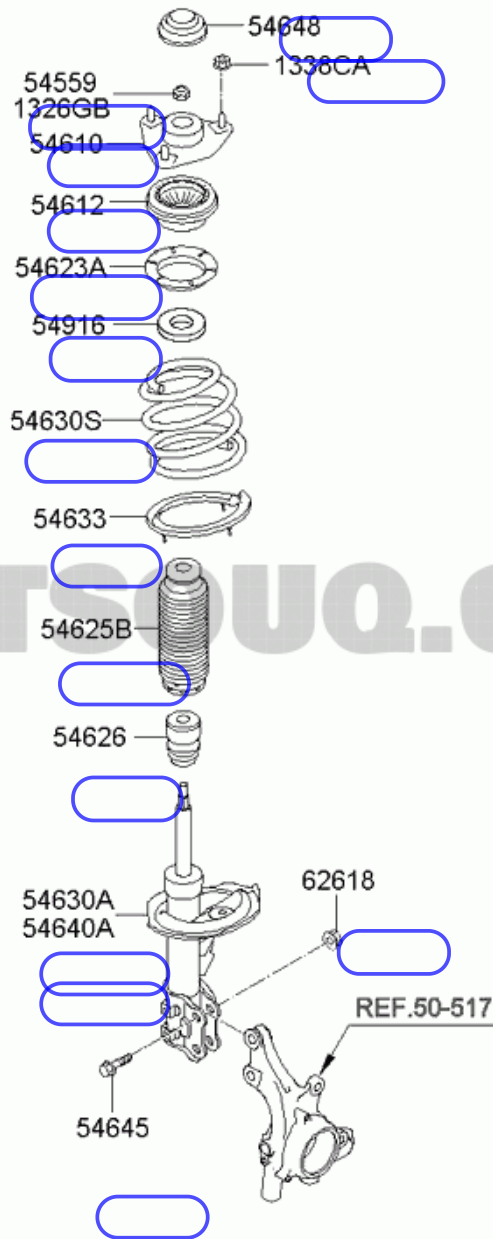

🏠 » Genuine Parts Catalogs » Kia » knafw4124c5443305 » Cerato/Cerato Koup Cerato/Cerato Koup Passenger » FRONT SPRING & STRUT

Kia Parts Catalogs Cerato/Cerato Koup Cerato/Cerato Koup Passenger FRONT SPRING & STRUT

Name	Cerato/Cerato Koup
Family	Cerato/Cerato Koup
VehicleCategory	Passenger
Modelyearfrom	2008
Modelyearto	2013
Model	TDS4L561F
Options	<u>TRANSAXLE: (F) AUTO - 6 SPEED 2W</u>
Date	20.04.2011

FRONT SPRING & STRUT

Number	Name	Code
546481M000	Cap - front	54648
1338610007K	Nut	1338CA
1326212007K	Nut - lock	1326GB
546101M000	Insulator assy - strut	54610
546121M000	Bearing - strut	54612
546341M000	Pad - front spring, upper	54623A
546191M000	Pad	54916
546301M020	Spring - front	54630S
546331M000	Pad - front spring, lower	54633
546252G000	Cover - front suspension strut dust	5
546261M000	Bumper - rubber	54626

[Help](#)

Number	Name	Code
626182G000	Flange nut	62618
 S546511M300	Shock absorber assy - front, lh	54630A
 546511M300	Shock absorber assy - front, lh	54630A
 546611M300	Shock absorber assy - front, rh	54640A
 S546611M300	Shock absorber assy - front, rh	54640A
546452H000	Bolt - flange	54645