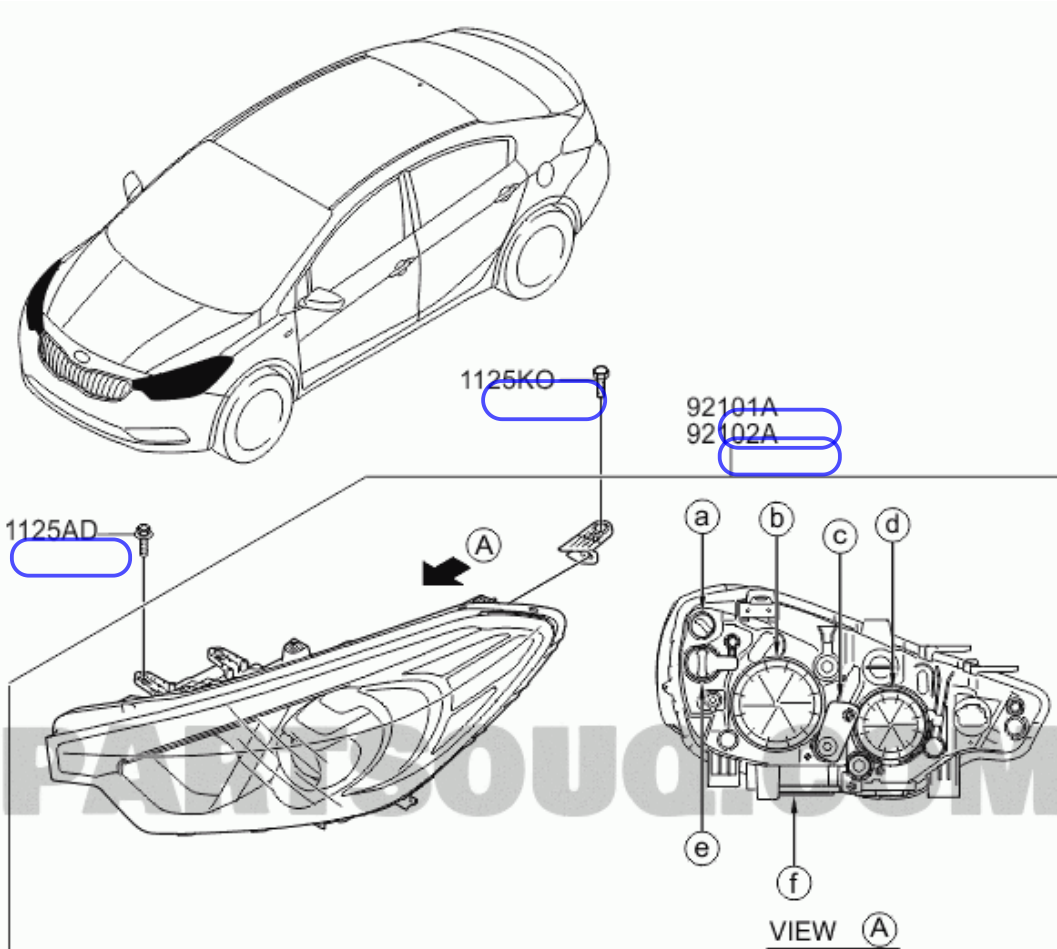

Number	Name	Code
92190A7000	Ballast assy - headlamp	92190C
1864221007L	Bulb	18642E

(a) 18643D 	(b) 18647D 18642F 92140E	(c) 92190A 	(d) 92161A 18647J
(e) 18642E	(f) 92190C 		

Chat