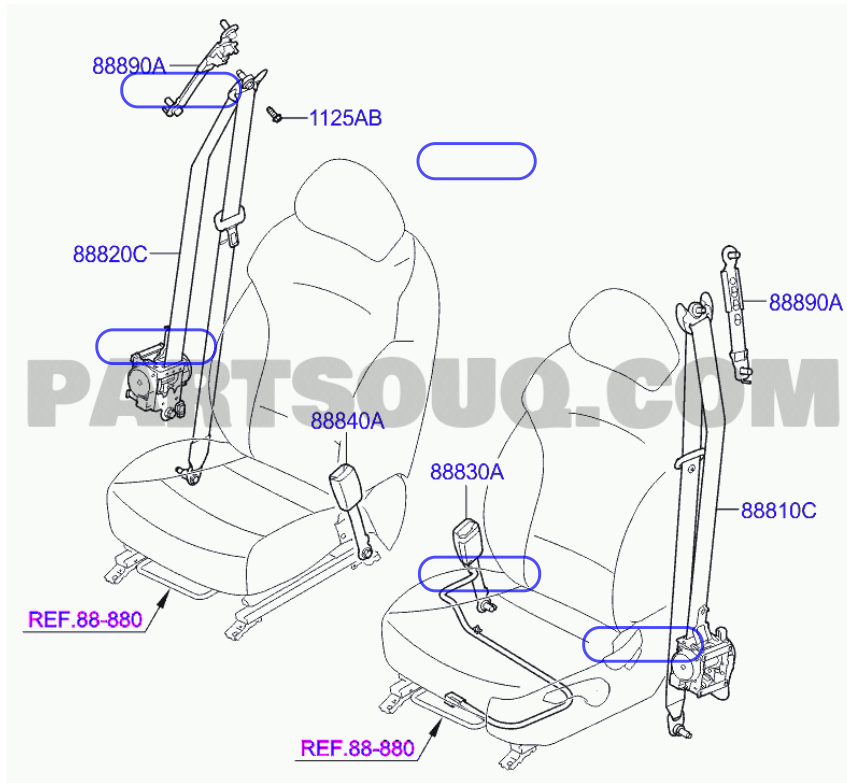

New Genuine Catalogs

Customer Service

» Contact Us

Help